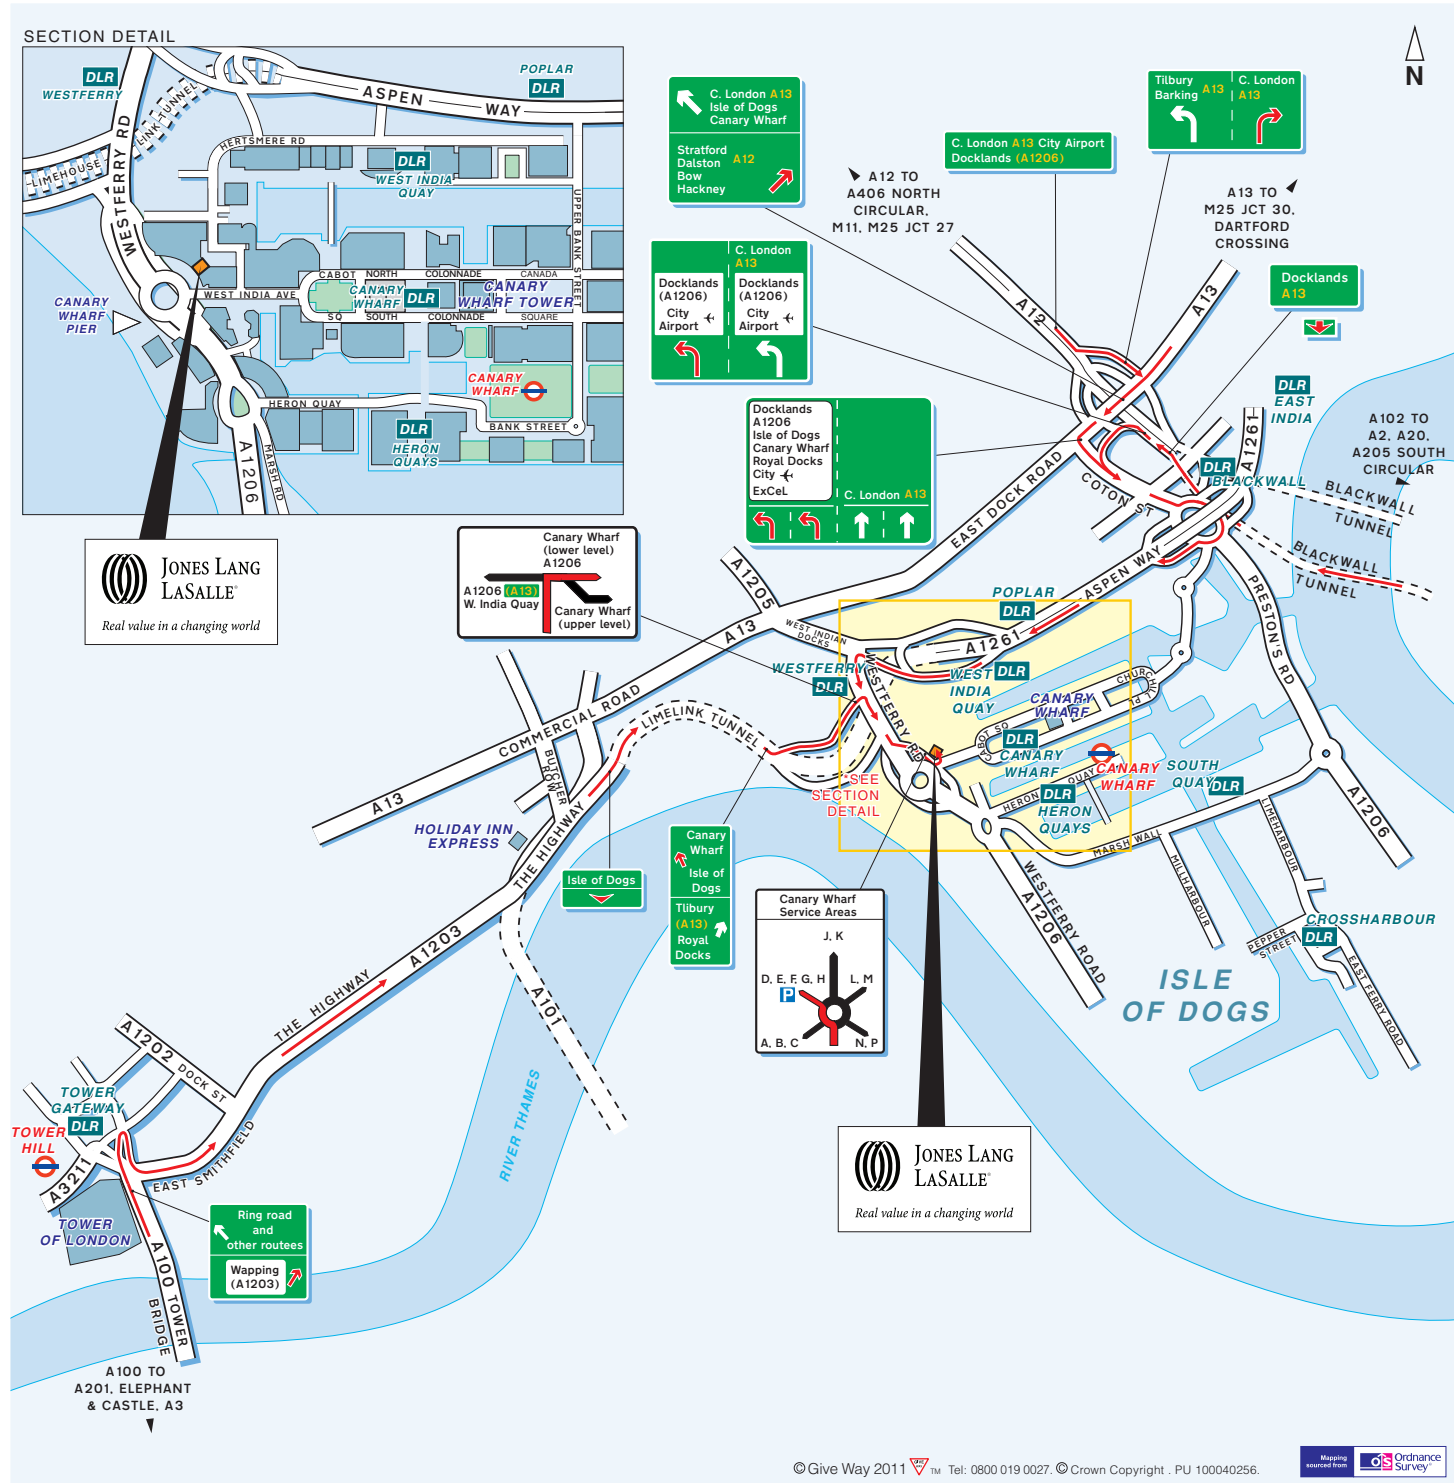

Docklands Residential Office

11 Westferry Circus
Canary Wharf E14 4HE

Tel: +44 (0)20 7715 9700
Fax: +44 (0)20 7715 9710
www.joneslanglasalle.co.uk

Public Transport

-  **By Tube; Canary Wharf Station**
Approximately 10 minutes walk.
-  **By DLR; Canary Wharf Station**
Approximately 10 minutes walk.
-  **By Rail; London Bridge Station**
Approximately 15 minutes by taxi.
-  **By Air; London City Airport**
Approximately 15 minutes by taxi.

 **JONES LANG
LASALLE**
Real value in a changing world

 **JONES LANG
LASALLE**
Real value in a changing world