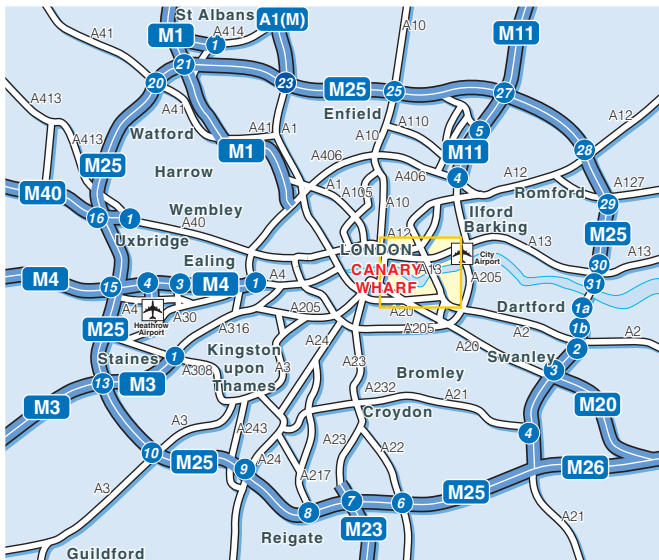

Docklands Residential Office

11 Westferry Circus
Canary Wharf E14 4HE

Tel: +44 (0)20 7715 9700
Fax: +44 (0)20 7715 9710
www.joneslanglasalle.co.uk

Public Transport

-  **By Tube; Canary Wharf Station**
Approximately 10 minutes walk.
-  **By DLR; Canary Wharf Station**
Approximately 10 minutes walk.
-  **By Rail; London Bridge Station**
Approximately 15 minutes by taxi.
-  **By Air; London City Airport**
Approximately 15 minutes by taxi.